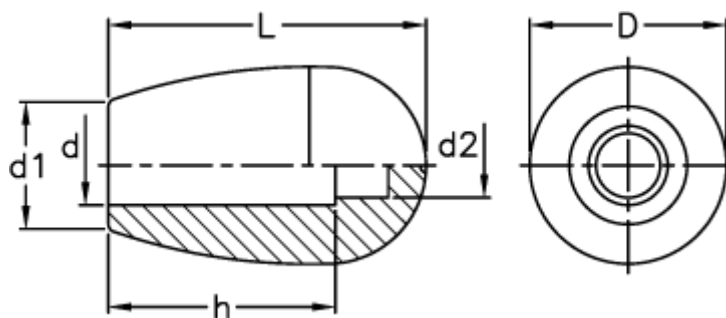

# Data Sheet

Article number: 2304120976

Description: E+G Handle  
I.622/30 N-8, Red

## Measures

---

$d = 8$   
 $D = 20$   
 $d_1 = 14$   
 $d_2 = 6.0$   
 $h = 21$   
 $L = 32.0$